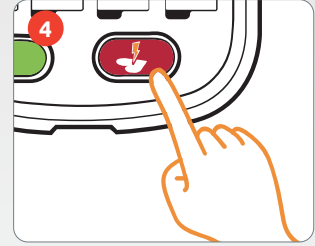

## HOW TO USE

Upon opening the cover, the power is on (Auto-Start)

Attach the pads

Simultaneous ECG analysis & charging

Push the shock button