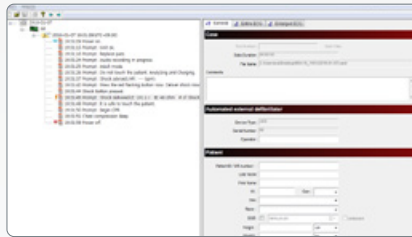

AED EVENT REVIEW SOFTWARE