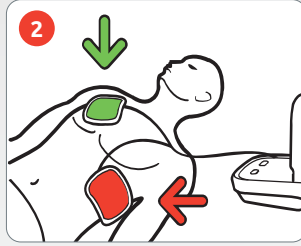

Upon opening the cover, the power is on (Auto-Start)

Attach the pads