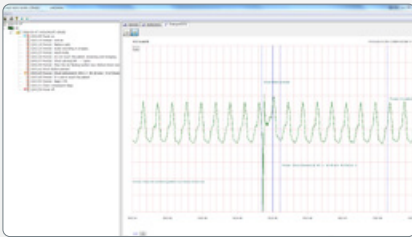

AED EVENT REVIEW SOFTWARE